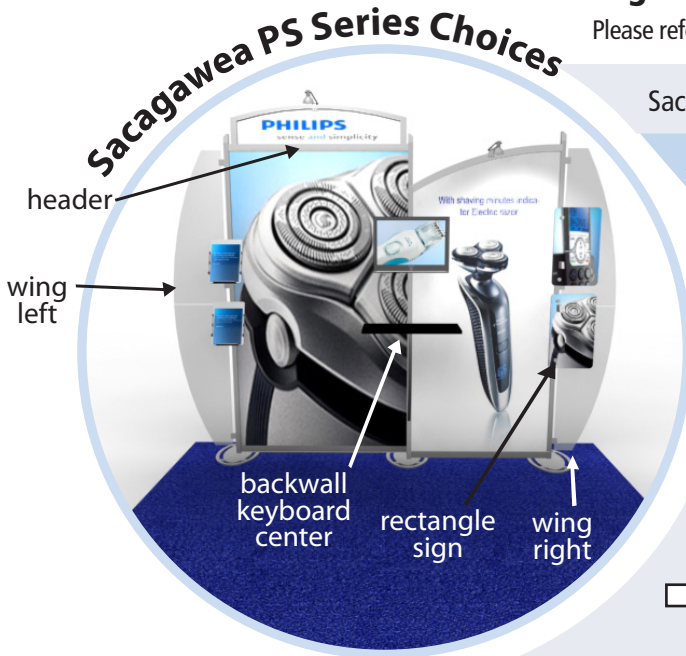

## Sacagawea PS Series Portable Hybrid Displays

Please refer to the **specific** 10 foot or 20 foot **kit** for **available options**.

Sacagawea Portable Hybrid Display Kit # \_\_\_\_\_